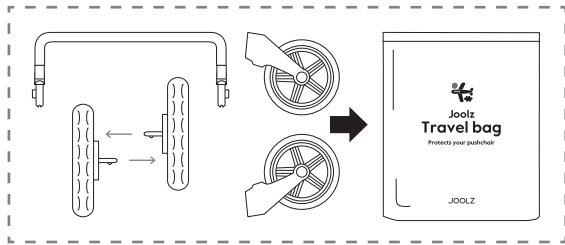

How to use

for Joolz Hub & Joolz Hub⁺