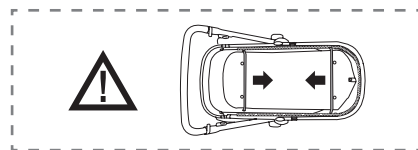

How to use

for Joolz Hub & Joolz Hub⁺