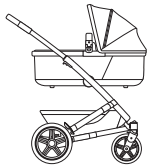

Sizes & Weights

HUB

Seat

Length	76 cm	29.9 in
Width	57 cm	22.4 in
Height	36 cm	14.2 in
Weight	14,5 kg	32 lbs

Cot

Length	83 cm	32.7 in
Width	57 cm	22.4 in
Height	41 cm	16.1 in
Weight	14,6 kg	32.2 lbs

Cocoon

Length	76 cm	29.9 in
Width	57 cm	22.4 in
Height	36 cm	14.2 in
Weight	15,5 kg	34.2 lbs

DAY

Cot

Length	89 cm	35.0 in
Width	57 cm	22.4 in
Height	43 cm	16.9 in
Weight	17,2 kg	37.9 lbs

Seat

Length	89 cm	35.0 in
Width	57 cm	22.4 in
Height	42 cm	16.5 in
Weight	16,2 kg	35.7 lbs

GEO

Cot

Length	94 cm	37.0 in
Width	57 cm	22.4 in
Height	43 cm	16.9 in
Weight	18,5 kg	40.8 lbs

Seat

Length	94 cm	37.0 in
Width	57 cm	22.4 in
Height	42 cm	16.5 in
Weight	17,3 kg	38.1 lbs

Upper seat/lower cot

Length	96 cm	37.8 in
Width	57 cm	22.4 in
Height	47 cm	18.5 in
Weight	18,9 kg	41.7 lbs

Upper cot/Lower cot

Length	96 cm	37.8 in
Width	57 cm	22.4 in
Height	47 cm	18.5 in
Weight	20,1 kg	44.3 lbs

Upper seat/lower seat

Length	96 cm	37.8 in
Width	57 cm	22.4 in
Height	47 cm	18.5 in
Weight	18,3 kg	40.3 lbs