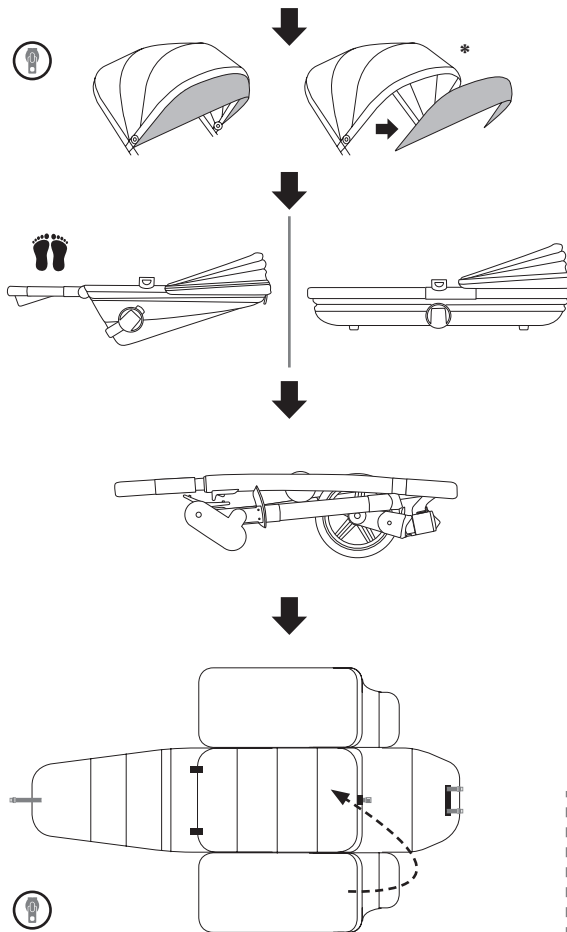

* This step is only necessary on the Joolz Day^{2/3/+} or Geo^{1/2} models