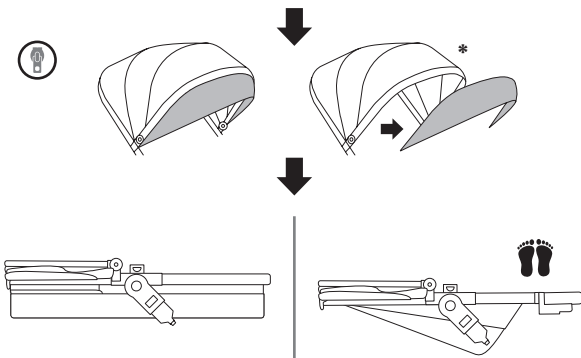

* This step is only necessary on the Joolz Day^{2/3/+} or Geo^{1/2} models