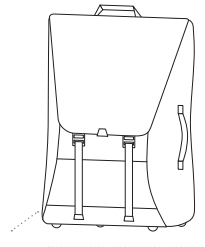

Sizes & Weights

HUB

Seat

Length	76 cm	29.9 in
Width	57 cm	22.4 in
Height	36 cm	14.2 in
Weight	14,5 kg	32 lbs

Cot

Length	83 cm	32.7 in
Width	57 cm	22.4 in
Height	41 cm	16.1 in
Weight	14,6 kg	32.2 lbs

Cocoon

Length	76 cm	29.9 in
Width	57 cm	22.4 in
Height	36 cm	14.2 in
Weight	15,5 kg	34.2 lbs

DAY

Cot

Length	89 cm	35.0 in
Width	57 cm	22.4 in
Height	43 cm	16.9 in
Weight	17,2 kg	37.9 lbs

Seat

Length	89 cm	35.0 in
Width	57 cm	22.4 in
Height	42 cm	16.5 in
Weight	16,2 kg	35.7 lbs

GEO

Cot

Length	94 cm	37.0 in
Width	57 cm	22.4 in
Height	43 cm	16.9 in
Weight	18,5 kg	40.8 lbs

Seat

Length	94 cm	37.0 in
Width	57 cm	22.4 in
Height	42 cm	16.5 in
Weight	17,3 kg	38.1 lbs

Upper seat/lower cot

Length	96 cm	37.8 in
Width	57 cm	22.4 in
Height	47 cm	18.5 in
Weight	18,9 kg	41.7 lbs

Upper cot/Lower cot

Length	96 cm	37.8 in
Width	57 cm	22.4 in
Height	47 cm	18.5 in
Weight	20,1 kg	44.3 lbs

Upper seat/lower seat

Length	96 cm	37.8 in
Width	57 cm	22.4 in
Height	47 cm	18.5 in
Weight	18,3 kg	40.3 lbs