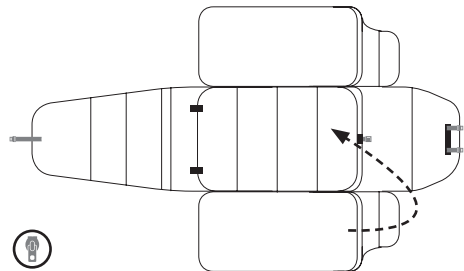

* This step is only necessary on the Joolz Day^{2/3/+} or Geo^{1/2} models