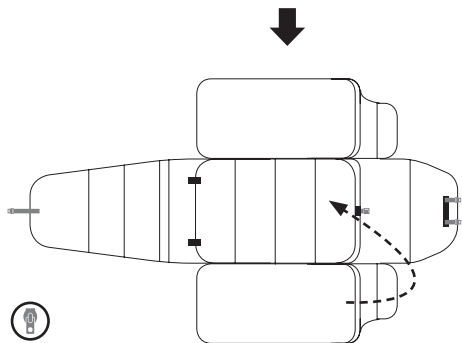

How to use

for Joolz Hub & Joolz Hub⁺