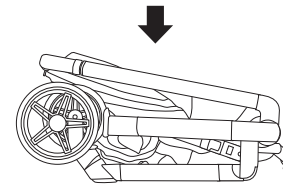

How to use

for Joolz Hub²