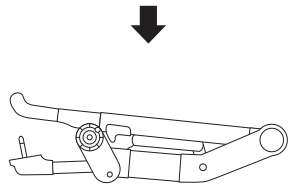

How to use

for Joolz Hub & Joolz Hub⁺