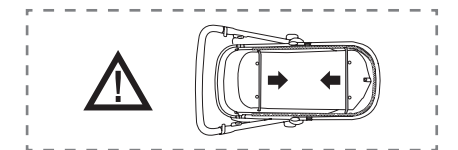

How to use

for Joolz Hub²