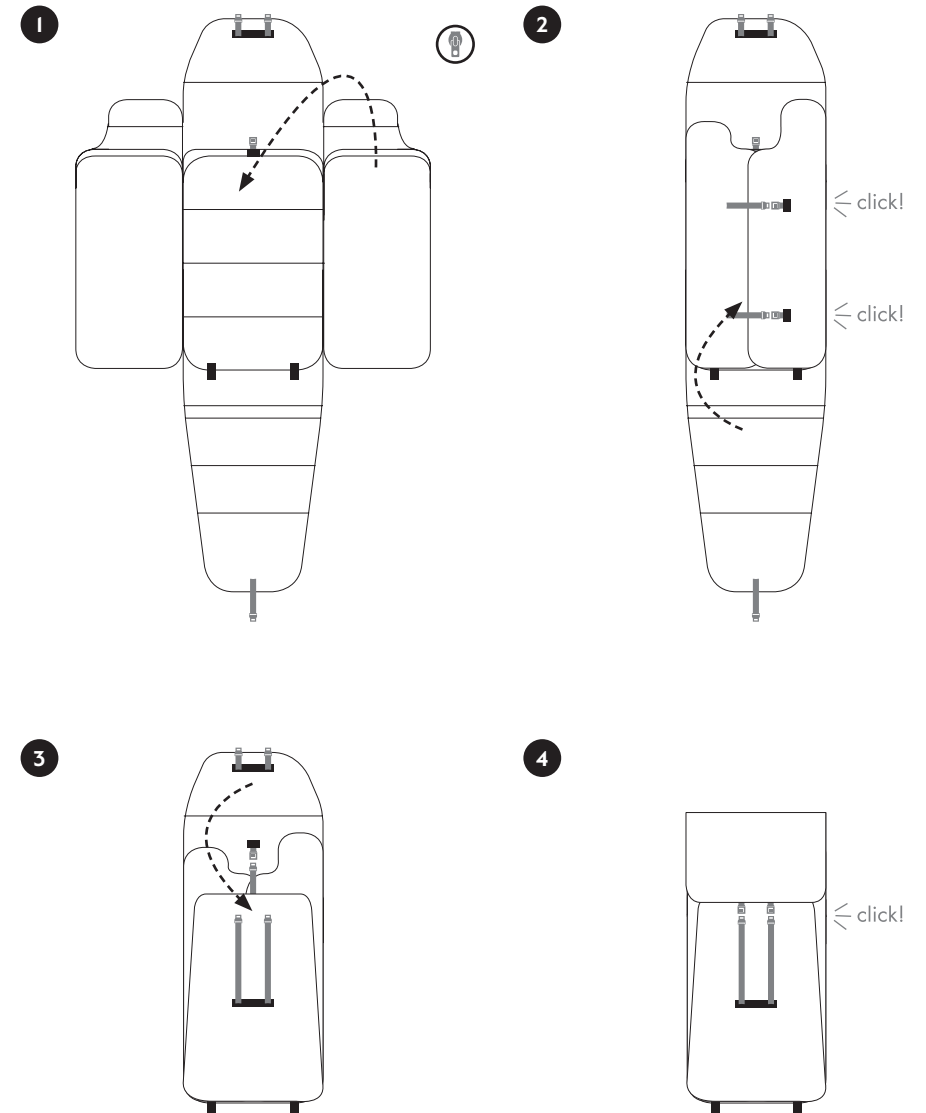

How to store

Length 60 cm 23.6 in
Width 21 cm 8.3 in
Height 42 cm 16.5 in
Weight 3 kg 6.6 lbs

How to fold