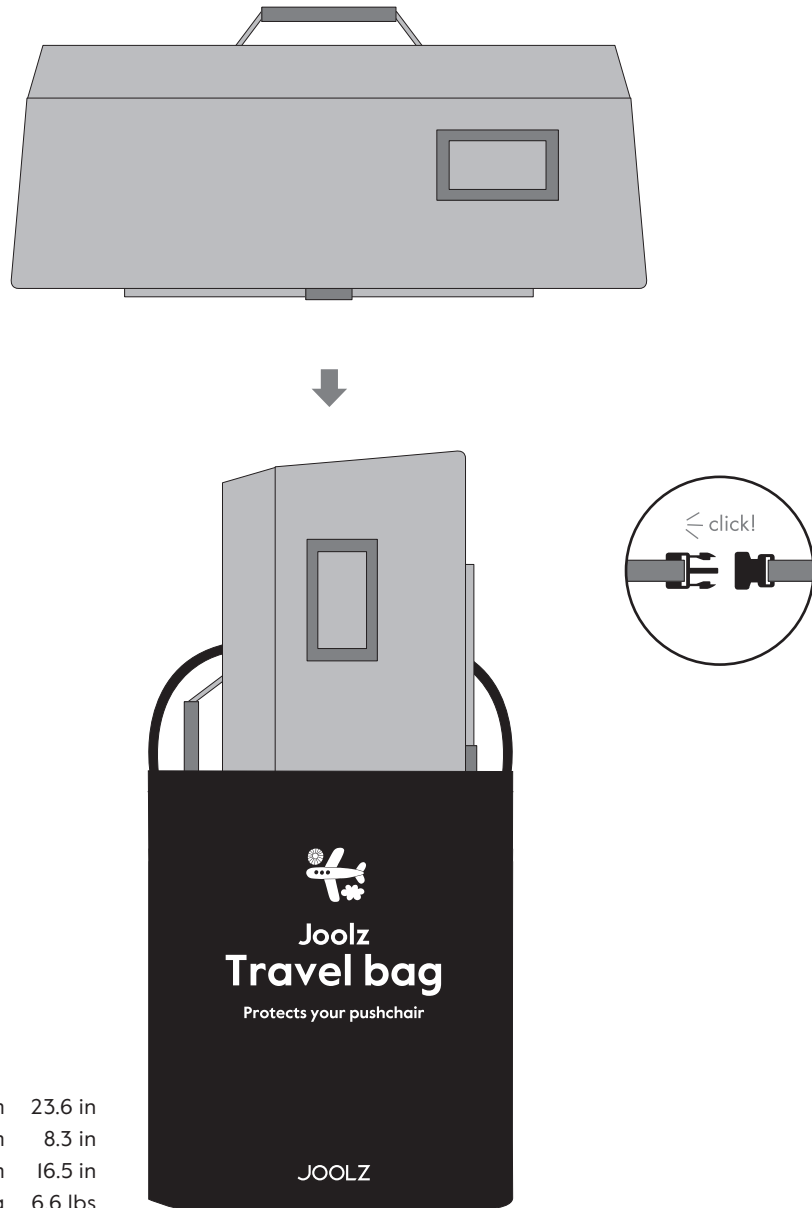

## How to store

Length 60 cm 23.6 in  
 Width 21 cm 8.3 in  
 Height 42 cm 16.5 in  
 Weight 3 kg 6.6 lbs