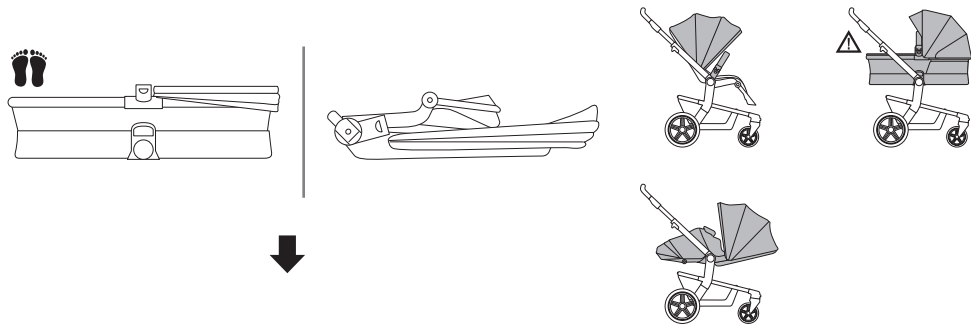

How to use

for Joolz Hub & Joolz Hub⁺