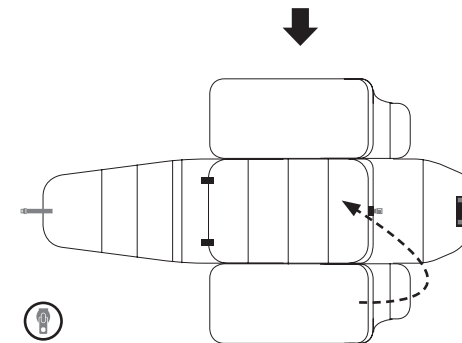

How to use

for Joolz Hub²