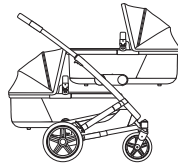

Upper seat/lower cot

Length	96 cm	37.8 in
Width	57 cm	22.4 in
Height	47 cm	18.5 in
Weight	18,9 kg	41.7 lbs

Upper cot/Lower cot

Length	96 cm	37.8 in
Width	57 cm	22.4 in
Height	47 cm	18.5 in
Weight	20,1 kg	44.3 lbs