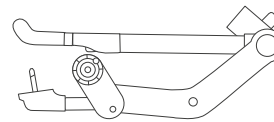

how to use

for Joolz Day, Joolz Day² & Joolz Day³