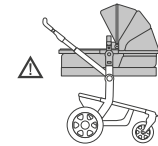

how to use

for Joolz Day, Joolz Day² & Joolz Day³