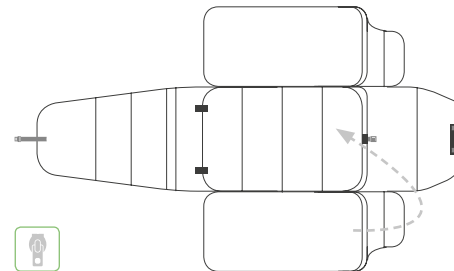

how to use

for Joolz Day, Joolz Day² & Joolz Day³