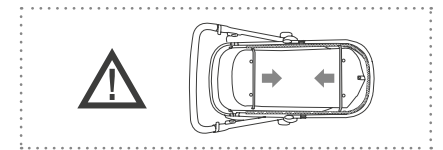

for Joolz Hub

how to use

for Joolz Day, Joolz Day² & Joolz Day³

how to use

for Joolz Geo & Joolz Geo² mono

how to use

for Joolz Geo & Joolz Geo² duo

sizes & weights