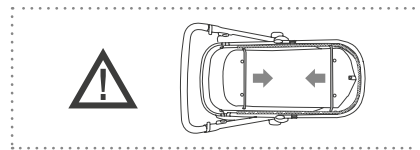

for Joolz Hub

how to use

for Joolz Day, Joolz Day² & Joolz Day³

how to use

for Joolz Geo & Joolz Geo² mono

how to use

for Joolz Geo & Joolz Geo² duo

sizes & weights