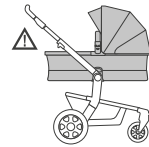

how to use

for Joolz Hub

how to use

for Joolz Day, Joolz Day² & Joolz Day³