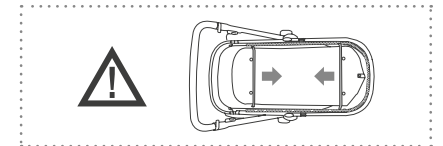

how to use

for Joolz Day, Joolz Day² & Joolz Day³