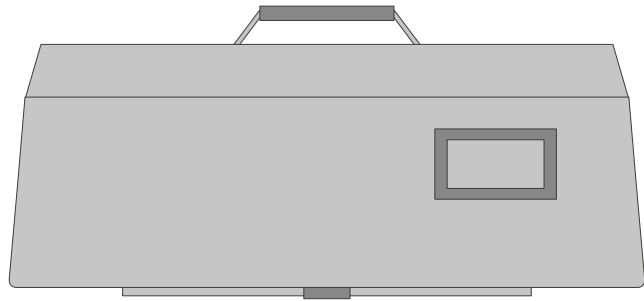

how to store

length	60 cm	23.6 in
width	21 cm	8.3 in
height	42 cm	16.5 in
weight	3 kg	6.6 lbs

how to fold

1

2

3

4

how to use