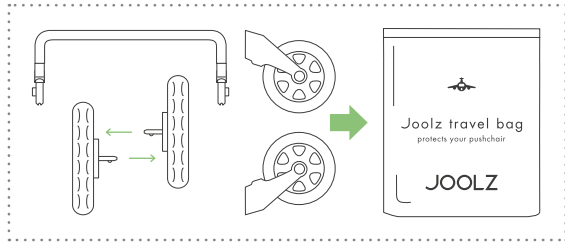

how to use

for Joolz Hub