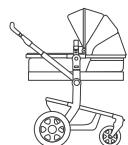

seat

length	76 cm	29.9 in
width	57 cm	22.4 in
height	36 cm	14.2 in
weight	14,5 kg	32 lbs

cot

length	83 cm	32.7 in
width	57 cm	22.4 in
height	41 cm	16.1 in
weight	14,6 kg	32.2 lbs

cocoon

length	76 cm	29.9 in
width	57 cm	22.4 in
height	36 cm	14.2 in
weight	15,5 kg	34.2 lbs