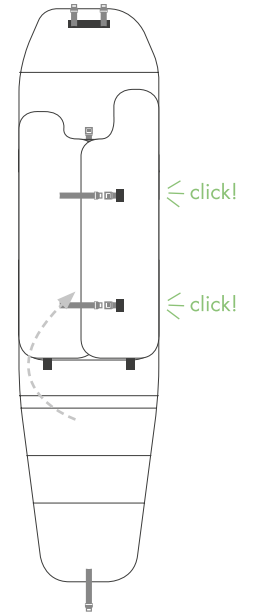

how to store

length	60 cm	23.6 in
width	21 cm	8.3 in
height	42 cm	16.5 in
weight	3 kg	6.6 lbs

how to fold

1

2

3

4

how to use

seat

length	76 cm	29.9 in
width	57 cm	22.4 in
height	36 cm	14.2 in
weight	14,5 kg	32 lbs

cot

length	83 cm	32.7 in
width	57 cm	22.4 in
height	41 cm	16.1 in
weight	14,6 kg	32.2 lbs

cocoon

length	76 cm	29.9 in
width	57 cm	22.4 in
height	36 cm	14.2 in
weight	15,5 kg	34.2 lbs