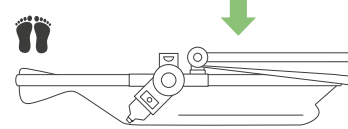

for Joolz Hub

how to use

for Joolz Day, Joolz Day² & Joolz Day³

how to use

for Joolz Geo & Joolz Geo² mono

how to use

for Joolz Geo & Joolz Geo² duo

sizes & weights

seat

length	76 cm	29.9 in
width	57 cm	22.4 in
height	36 cm	14.2 in
weight	14,5 kg	32 lbs

cot

length	83 cm	32.7 in
width	57 cm	22.4 in
height	41 cm	16.1 in
weight	14,6 kg	32.2 lbs

cocoon

length	76 cm	29.9 in
width	57 cm	22.4 in
height	36 cm	14.2 in
weight	15,5 kg	34.2 lbs