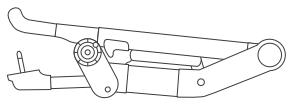

how to use

for Joolz Hub