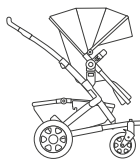

cot

length	89 cm	35.0 in
width	57 cm	22.4 in
height	43 cm	16.9 in
weight	17,2 kg	37.9 lbs

seat

length	89 cm	35.0 in
width	57 cm	22.4 in
height	42 cm	16.5 in
weight	16,2 kg	35.7 lbs

cot

length	94 cm	37.0 in
width	57 cm	22.4 in
height	43 cm	16.9 in
weight	18,5 kg	40.8 lbs