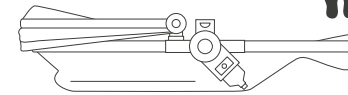

how to use

for Joolz Day, Joolz Day² & Joolz Day³