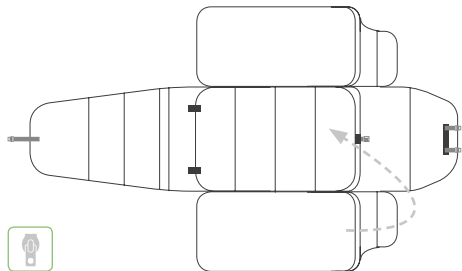

how to use

for Joolz Hub