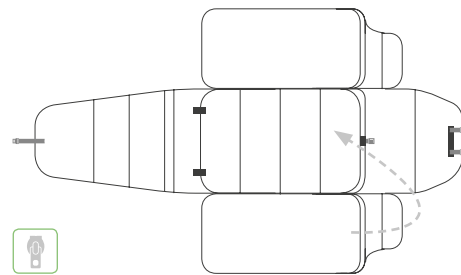

for Joolz Hub

how to use

for Joolz Day, Joolz Day² & Joolz Day³

how to use

for Joolz Geo & Joolz Geo² mono

how to use

for Joolz Geo & Joolz Geo² duo

sizes & weights

seat

length	76 cm	29.9 in
width	57 cm	22.4 in
height	36 cm	14.2 in
weight	14,5 kg	32 lbs

cot

length	83 cm	32.7 in
width	57 cm	22.4 in
height	41 cm	16.1 in
weight	14,6 kg	32.2 lbs

cocoon

length	76 cm	29.9 in
width	57 cm	22.4 in
height	36 cm	14.2 in
weight	15,5 kg	34.2 lbs