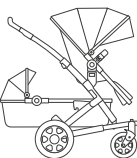

sizes & weights

seat

length	76 cm	29.9 in
width	57 cm	22.4 in
height	36 cm	14.2 in
weight	14,5 kg	32 lbs

cot

length	83 cm	32.7 in
width	57 cm	22.4 in
height	41 cm	16.1 in
weight	14,6 kg	32.2 lbs

cocoon

length	76 cm	29.9 in
width	57 cm	22.4 in
height	36 cm	14.2 in
weight	15,5 kg	34.2 lbs

cot

length	89 cm	35.0 in
width	57 cm	22.4 in
height	43 cm	16.9 in
weight	17,2 kg	37.9 lbs

seat

length	89 cm	35.0 in
width	57 cm	22.4 in
height	42 cm	16.5 in
weight	16,2 kg	35.7 lbs

cot

length	94 cm	37.0 in
width	57 cm	22.4 in
height	43 cm	16.9 in
weight	18,5 kg	40.8 lbs

seat

length	94 cm	37.0 in
width	57 cm	22.4 in
height	42 cm	16.5 in
weight	17,3 kg	38.1 lbs

upper seat/lower cot

length	96 cm	37.8 in
width	57 cm	22.4 in
height	47 cm	18.5 in
weight	18,9 kg	41.7 lbs

upper cot/lower cot

length	96 cm	37.8 in
width	57 cm	22.4 in
height	47 cm	18.5 in
weight	20,1 kg	44.3 lbs

upper seat/lower seat

length	96 cm	37.8 in
width	57 cm	22.4 in
height	47 cm	18.5 in
weight	18,3 kg	40.3 lbs