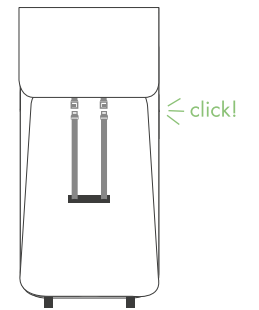

how to store

length	60 cm	23.6 in
width	21 cm	8.3 in
height	42 cm	16.5 in
weight	3 kg	6.6 lbs

how to fold

1

2

3

4

how to use