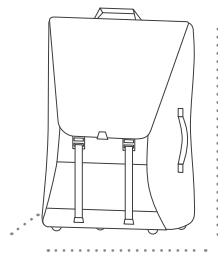

cot

length	89 cm	35.0 in
width	57 cm	22.4 in
height	43 cm	16.9 in
weight	17,2 kg	37.9 lbs

seat

length	89 cm	35.0 in
width	57 cm	22.4 in
height	42 cm	16.5 in
weight	16,2 kg	35.7 lbs

cot

length	94 cm	37.0 in
width	57 cm	22.4 in
height	43 cm	16.9 in
weight	18,5 kg	40.8 lbs

seat

length	94 cm	37.0 in
width	57 cm	22.4 in
height	42 cm	16.5 in
weight	17,3 kg	38.1 lbs

upper seat/lower cot

length	96 cm	37.8 in
width	57 cm	22.4 in
height	47 cm	18.5 in
weight	18,9 kg	41.7 lbs

upper cot/lower cot

length	96 cm	37.8 in
width	57 cm	22.4 in
height	47 cm	18.5 in
weight	20,1 kg	44.3 lbs

upper seat/lower seat

length	96 cm	37.8 in
width	57 cm	22.4 in
height	47 cm	18.5 in
weight	18,3 kg	40.3 lbs

enjoy the ride #myjoolz