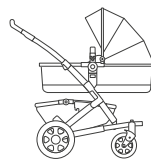

seat

length	76 cm	29.9 in
width	57 cm	22.4 in
height	36 cm	14.2 in
weight	14,5 kg	32 lbs

cot

length	83 cm	32.7 in
width	57 cm	22.4 in
height	41 cm	16.1 in
weight	14,6 kg	32.2 lbs

cocoon

length	76 cm	29.9 in
width	57 cm	22.4 in
height	36 cm	14.2 in
weight	15,5 kg	34.2 lbs

cot

length	89 cm	35.0 in
width	57 cm	22.4 in
height	43 cm	16.9 in
weight	17,2 kg	37.9 lbs

seat

length	89 cm	35.0 in
width	57 cm	22.4 in
height	42 cm	16.5 in
weight	16,2 kg	35.7 lbs

cot

length	94 cm	37.0 in
width	57 cm	22.4 in
height	43 cm	16.9 in
weight	18,5 kg	40.8 lbs