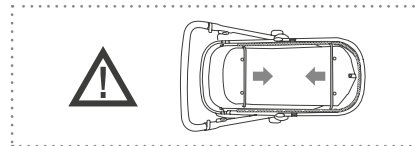

how to use

for Joolz Hub