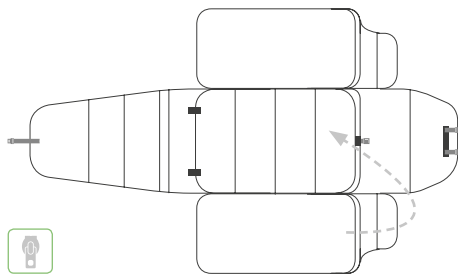

how to store

length	60 cm	23.6 in
width	21 cm	8.3 in
height	42 cm	16.5 in
weight	3 kg	6.6 lbs

how to fold

1

2

3

4

how to use

for Joolz Hub

how to use

for Joolz Day, Joolz Day² & Joolz Day³

how to use

for Joolz Geo & Joolz Geo² mono

how to use

for Joolz Geo & Joolz Geo² duo

sizes & weights

seat

length	76 cm	29.9 in
width	57 cm	22.4 in
height	36 cm	14.2 in
weight	14,5 kg	32 lbs

cot

length	83 cm	32.7 in
width	57 cm	22.4 in
height	41 cm	16.1 in
weight	14,6 kg	32.2 lbs

cocoon

length	76 cm	29.9 in
width	57 cm	22.4 in
height	36 cm	14.2 in
weight	15,5 kg	34.2 lbs