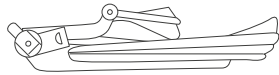

how to use

for Joolz Hub

how to use

for Joolz Day, Joolz Day² & Joolz Day³