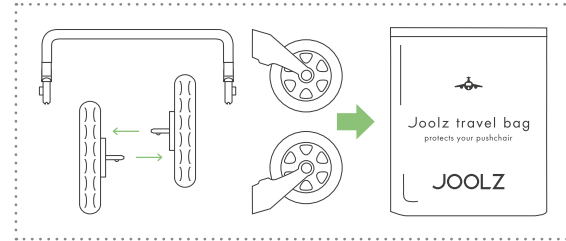

how to use

for Joolz Day, Joolz Day² & Joolz Day³