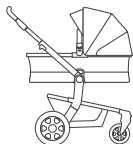

for Joolz Hub

how to use

for Joolz Day, Joolz Day² & Joolz Day³

how to use

for Joolz Geo & Joolz Geo² mono

how to use

for Joolz Geo & Joolz Geo² duo

sizes & weights

seat

length	76 cm	29.9 in
width	57 cm	22.4 in
height	36 cm	14.2 in
weight	14,5 kg	32 lbs

cot

length	83 cm	32.7 in
width	57 cm	22.4 in
height	41 cm	16.1 in
weight	14,6 kg	32.2 lbs

cocoon

length	76 cm	29.9 in
width	57 cm	22.4 in
height	36 cm	14.2 in
weight	15,5 kg	34.2 lbs