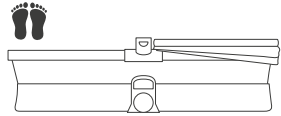

how to use

for Joolz Hub