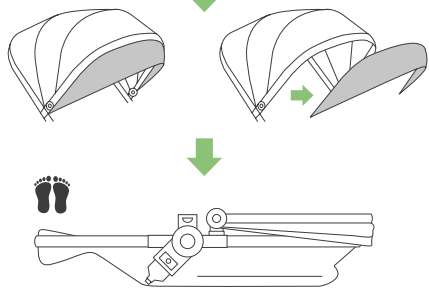

how to use

for Joolz Geo & Joolz Geo² mono