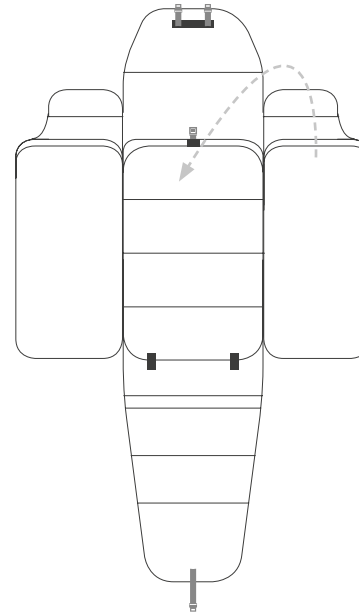

how to store

length	60 cm	23.6 in
width	21 cm	8.3 in
height	42 cm	16.5 in
weight	3 kg	6.6 lbs

how to fold

1

2

3

4

how to use

seat

length	76 cm	29.9 in
width	57 cm	22.4 in
height	36 cm	14.2 in
weight	14,5 kg	32 lbs

cot

length	83 cm	32.7 in
width	57 cm	22.4 in
height	41 cm	16.1 in
weight	14,6 kg	32.2 lbs

cocoon

length	76 cm	29.9 in
width	57 cm	22.4 in
height	36 cm	14.2 in
weight	15,5 kg	34.2 lbs